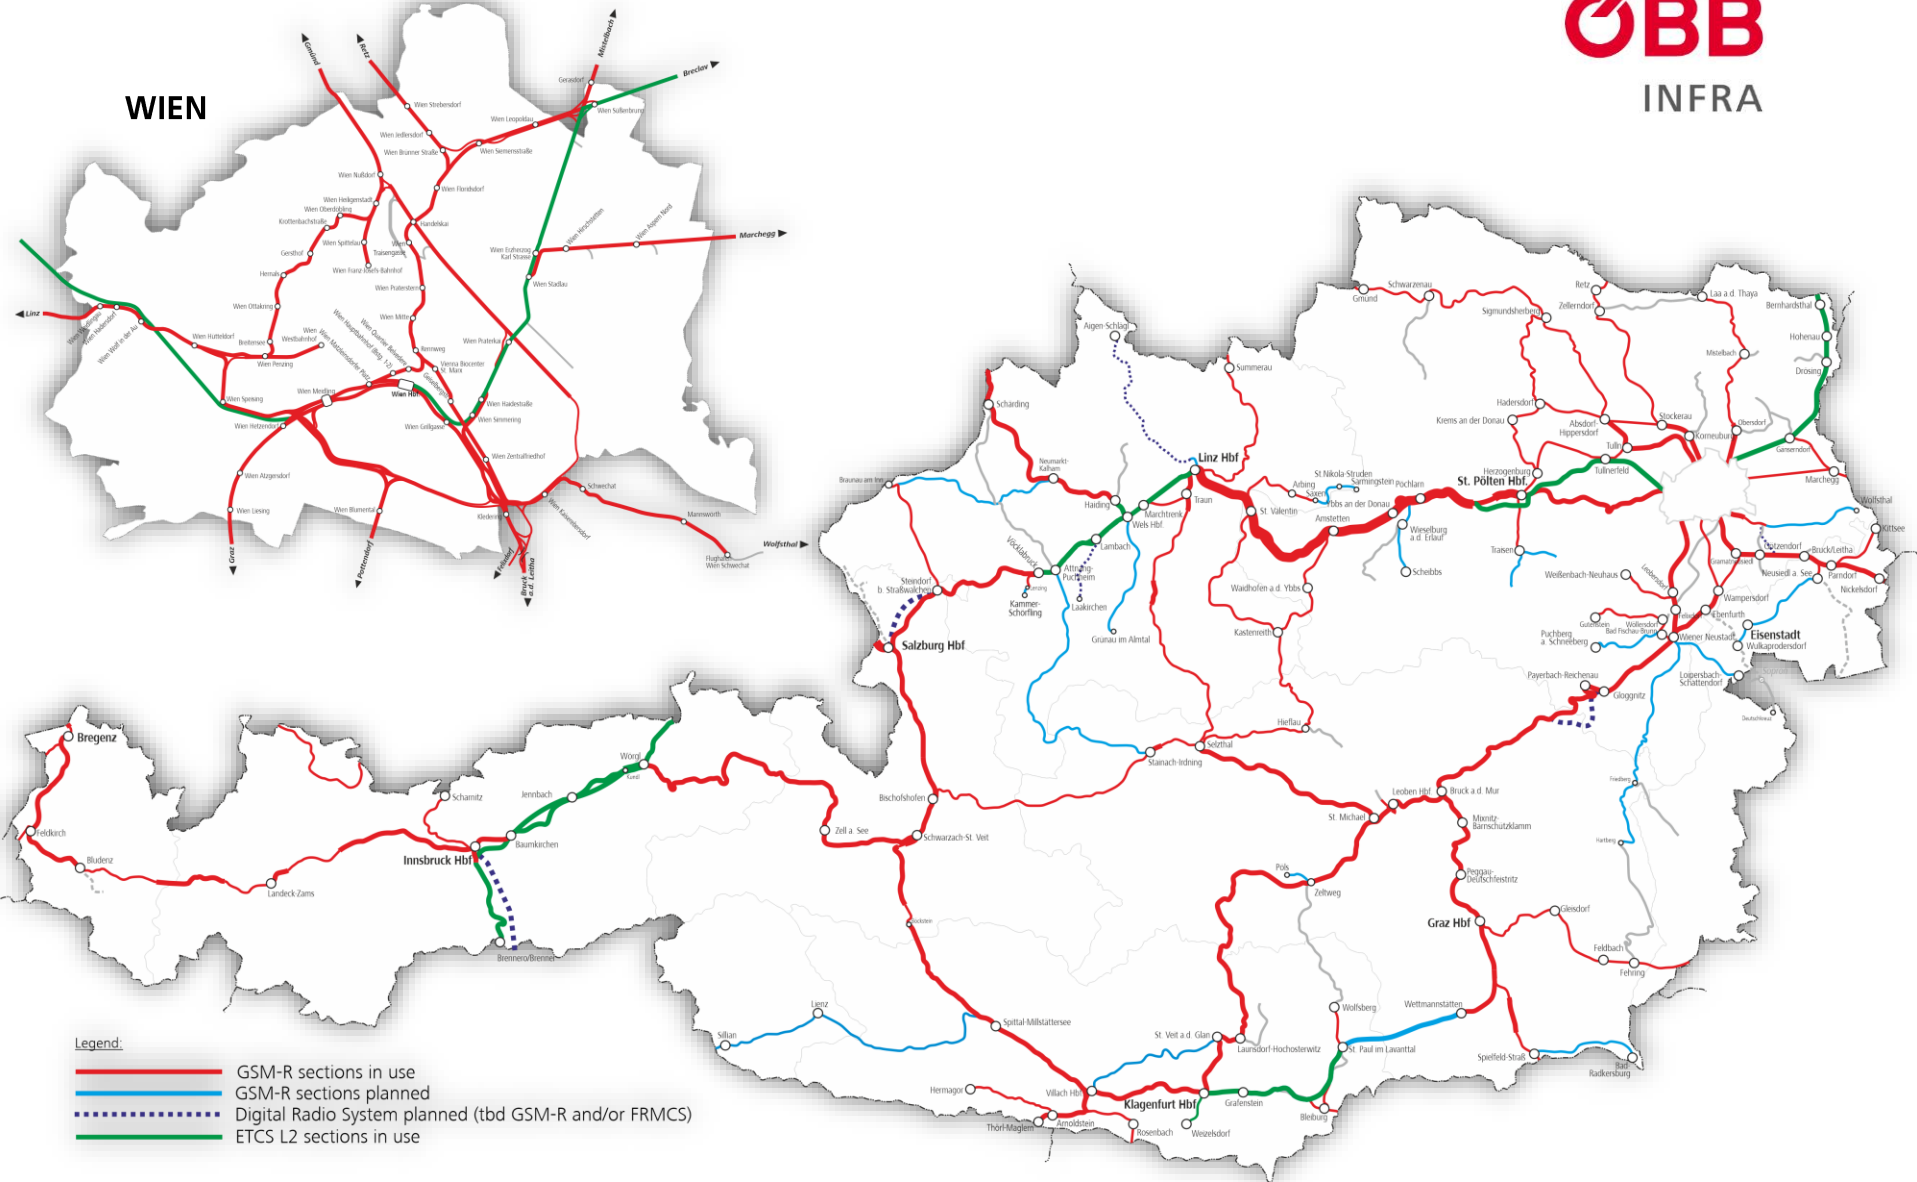

WIEN

- Legend:**
- GSM-R sections in use
  - GSM-R sections planned
  - ⋯ Digital Radio System planned (tbd GSM-R and/or FRMCS)
  - ETCS L2 sections in use